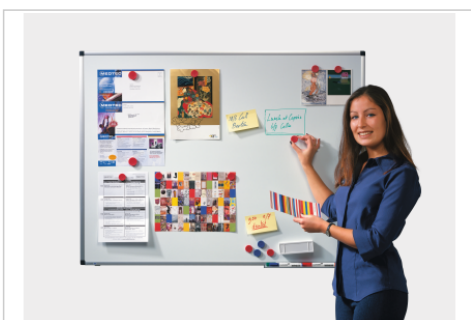

PREMIUM whiteboard

90x120cm

- Lacquered steel board surface
- Suitable for writing on with dry wipe board markers
- Aluminium frame with dark grey plastic corner caps
- 30 cm marker tray
- Easy wall mounting with concealed slot system
- Can be mounted either horizontally or vertically
- Comes complete with mounting set, marker tray and board marker

Recommended accessories

- STARTER board accessory set
Ref.:7-125000

Ref.: **7-102054**

EAN: **8713797035651**

Product specifications

Surface (material/colour)	Lacquered steel / White
Frame (material/colour)	Aluminium / Grey aluminium (RAL9007)
Corner (material/colour)	Plastic / Graphite grey (RAL7024)
Magnetic	Yes
Product dimensions	W: 1200 x H: 900 x D: 11 (mm)
Pre printed	No
Print theme	No
Weight / m2	12.00 kg
Mounting type	Concealed wall mount slot system
Included accessories	Aluminium marker tray, Board marker
Product warranty	2 years
Surface warranty	10 years