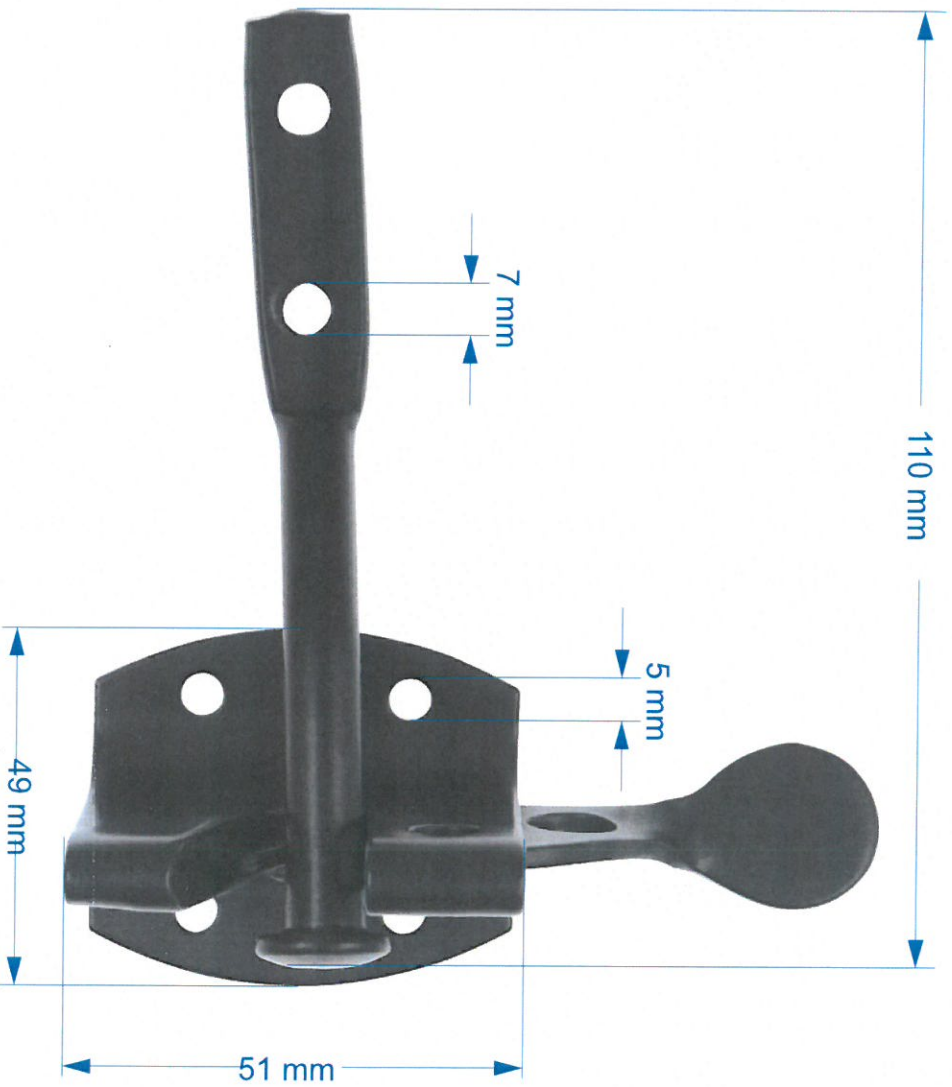

CODE : 1819 (9TQIAGLEXB/050) AUTOMATIC GATE LATCH STNDRD EPX BLK

**FINISH AVAILABLE : EXB, TEXTURE BLK, EXW, ZP, DUROSIL, EVERBLACK, HSG
AS PER YOUR CODE THIS : 9TQIAGLVAAGL/010, 9TQIAGLEXB/005, 9GALVAAGL/005**