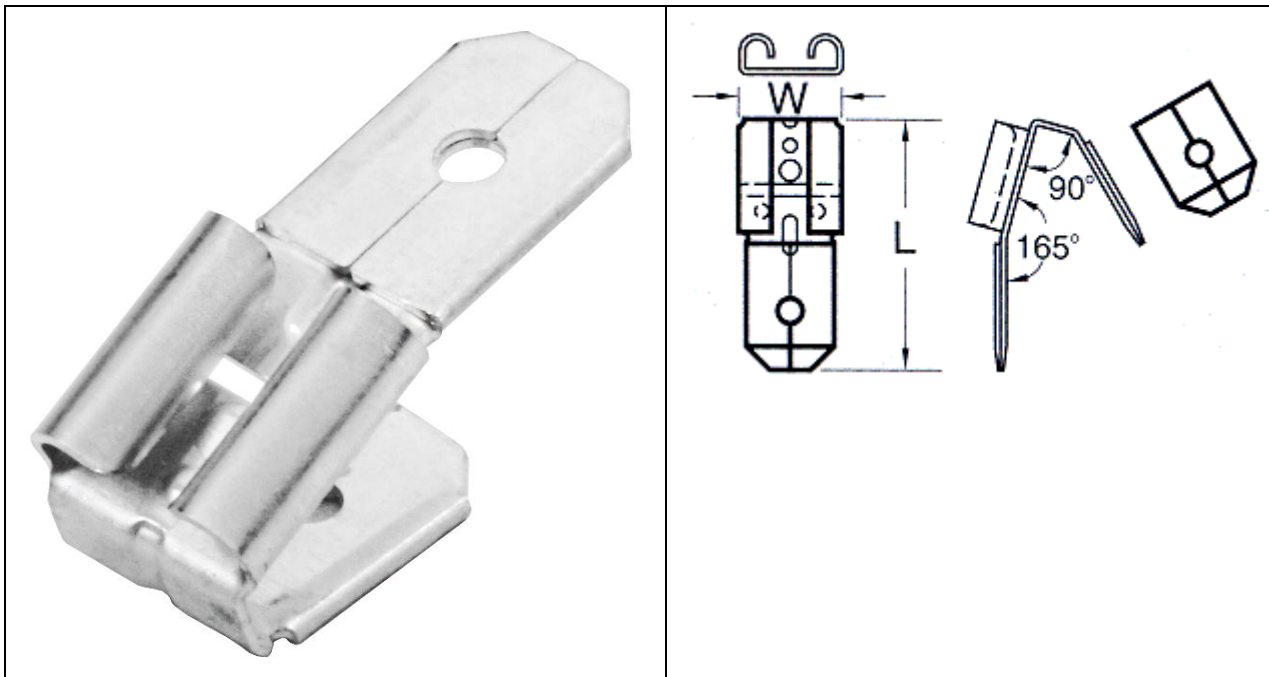

EN

Datasheet

RS PRO 3-WAY ADAPTER (2 MALE TAB)

Stock number: 178-8749

TERMINAL MATERIAL: BRASS

TERMINAL SURFACE TREATMENT: TIN PLATED

NEMA TAB: 0.250 " (6.35mm)

ITEM NO.	DESCRIPTION	NEMA TAB	DIMENSION inch(mm)	
			W	L
178-8749	3-WAY ADAPTER (2 MALE TAB)	.250 6.35	0.291 7.4	0.709 18