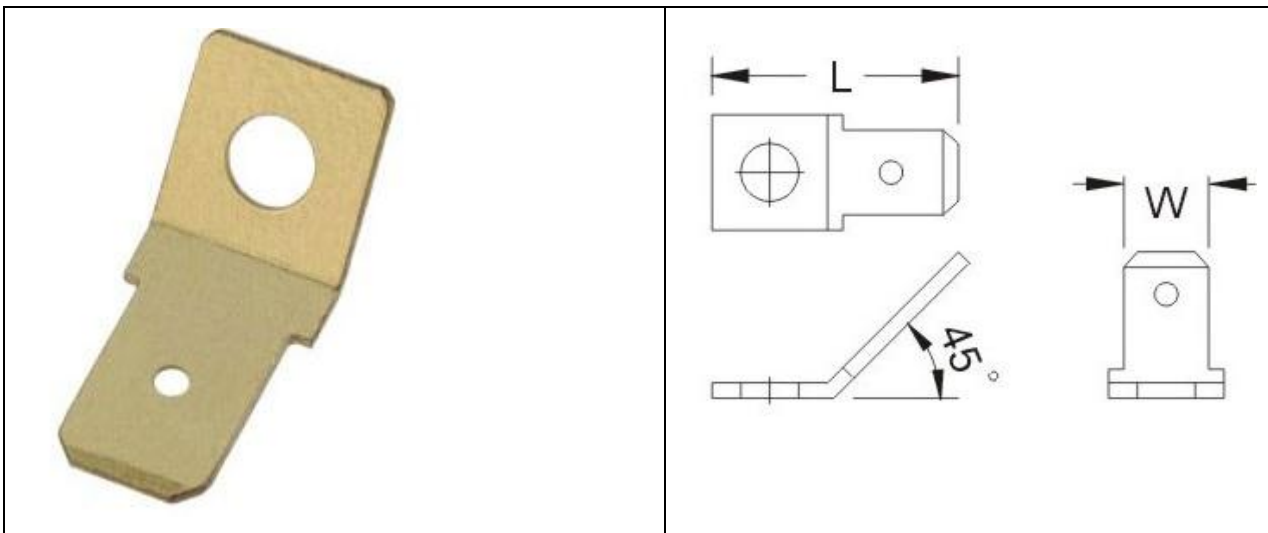

EN

Datasheet

RS PRO MALE TERMINALS

Stock number: 178-8407

TERMINAL MATERIAL: BRASS

TERMINAL THICKNESS: 0.8MM

TERMINAL SURFACE TREATMENT: BRASS FINISH

STUD SIZE: 4.3MM

ITEM NO.	NEMA TAB	STUD SIZE d2	DIMENSION inch(mm)		
			W	L	
178-8407	.032X.250 0.8X6.35	#8 4.3	0.315 8	0.689 17.5	