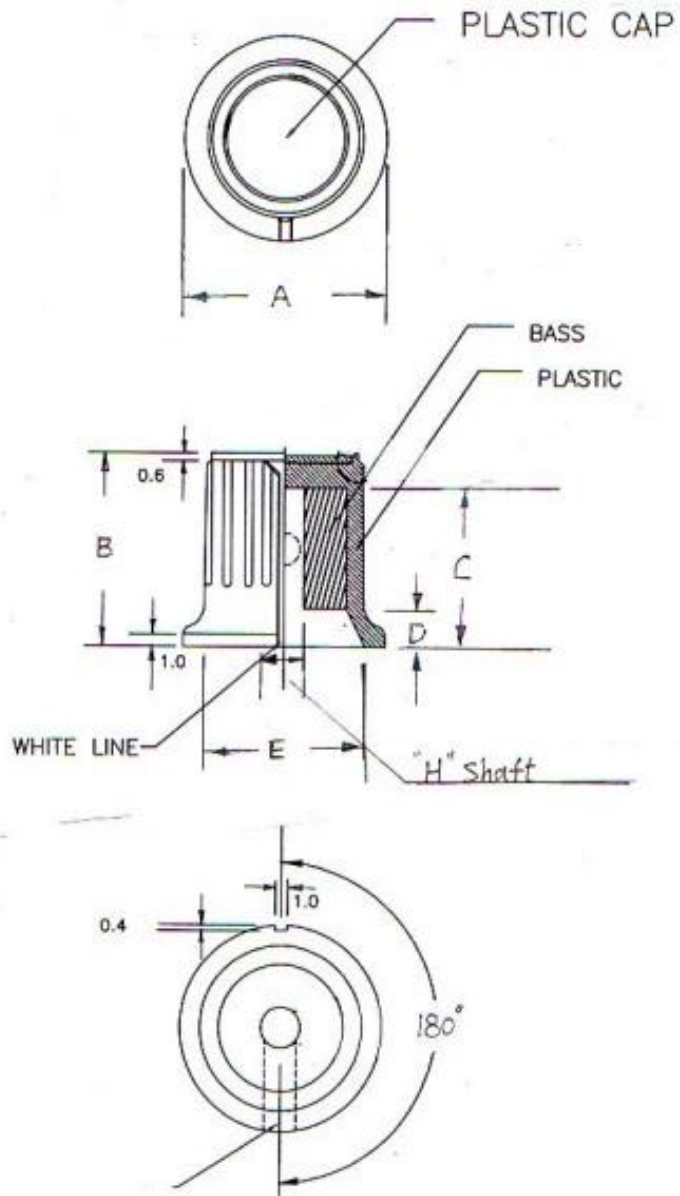

Datasheet

RS Pro Potentiometer Knob, Body: Black, for use with knob Dia. 16.2mm with a White Indicator, 6mm Shaft
RS Stock No: 259-6913

Features and Benefits:

- Grub screw knob mould with a 6mm shaft size
- Matt black finish with a white indicator colour
- Plastic material
- Hexagonal grub screw fixing

A	B	C	D	E
16.0	15.0	12.0	3.8	12.0

Material: Plastic
Tolerance: +/- 0.20
Unit: mm