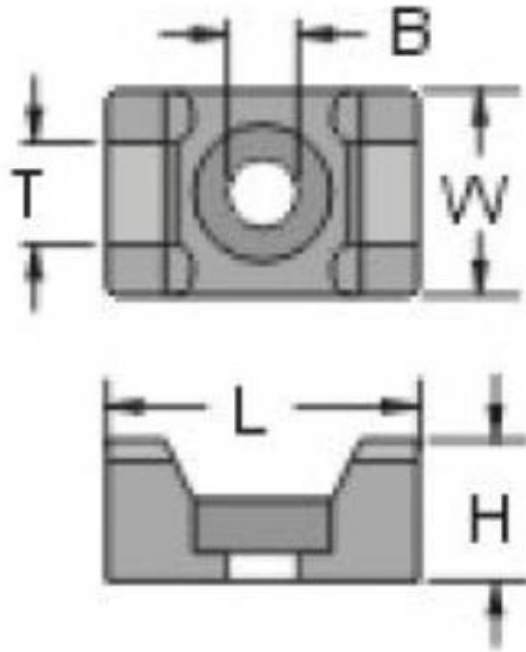

## Dimensions (mm)

RS Stock No	H	L	W	T	B	Pack Size	Colour
666-717	7	15	10	5.1	3	250	White
666-739	9.8	23	16	9	6.3	250	White
233-663	7	15	10	5.1	3	250	Black
233-685	9.8	23	16	9	6.3	250	Black

### Specifications

Colour	Black
Cable Tie Width Acceptance	4.8mm
Length:	15mm
Width:	10mm
Fixing Hole Diameter:	3.5mm
Material:	Nylon 66
Series:	HC
Minimum Operating Temperature:	-45°C
Maximum Operating Temperature:	+85°C
Quantity:	250