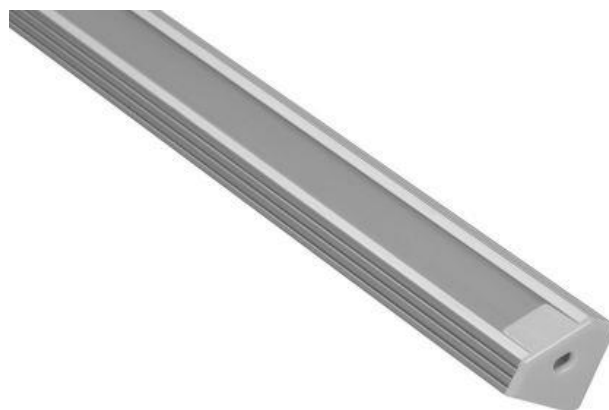

ENGLISH

Datasheet

RS Pro 1m Aluminium angled profile for LED Strip

RS Stock No: 136-3597

Features

Aluminium corner profile for LED strip. Provides a high quality light rendering and a perfect finish thanks to an opaque sliding diffuser that allows to standardize the light and improve its diffusion.

These aluminium profiles can be used in a home (kitchen, living room, dressing room, closet) or in a professional setting (shop, showroom, restaurant)

This aluminium profile for led is sold by length of 1 meter. The profiles fit together and can be cut to the desired length . At each end, end caps will complete the finish.