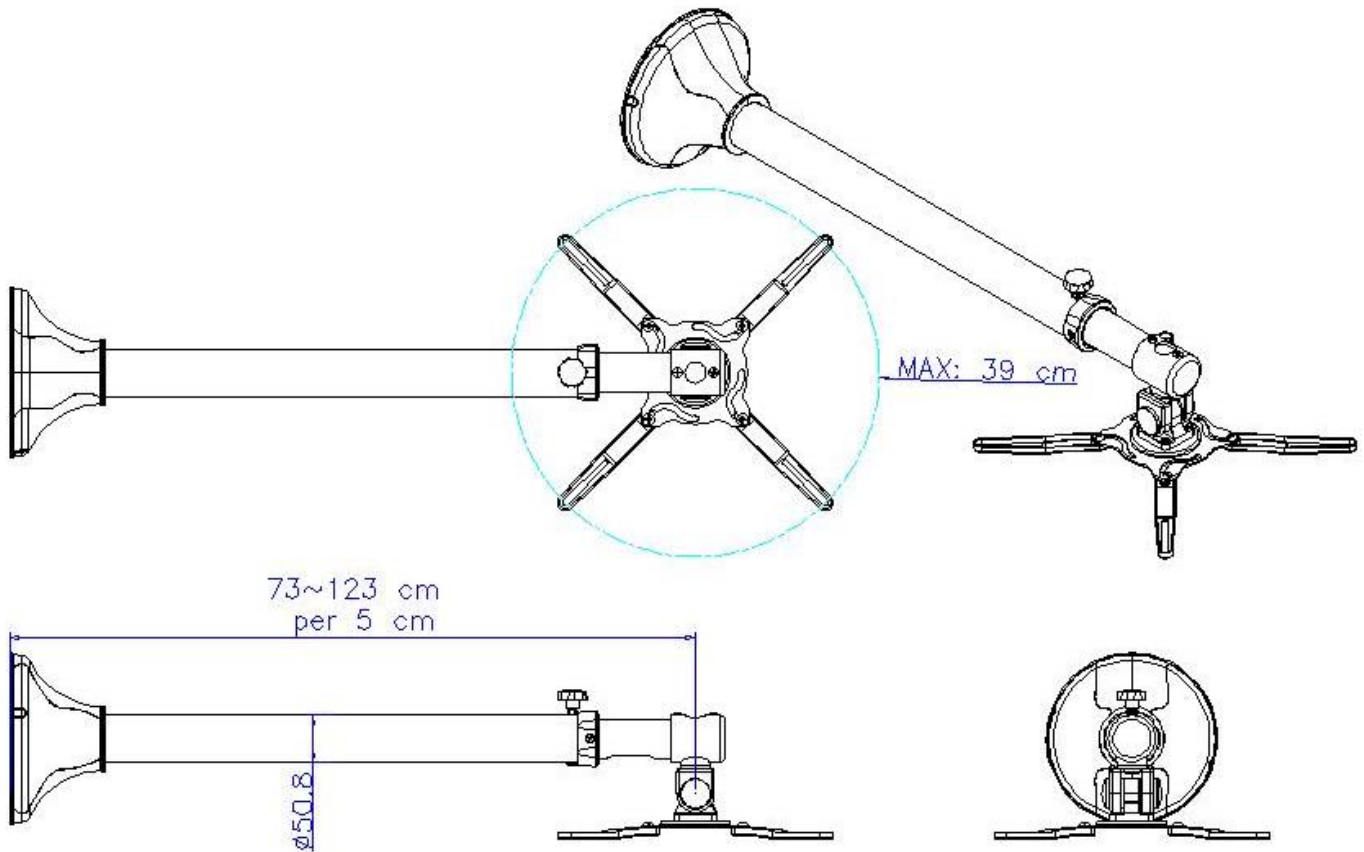

ENGLISH

Datenblatt - Fiche technique - Data sheet

RS Pro Wall Projector Mount

RS Stock No: 141-8315

VALUE Projektor-Wandhalterung

VALUE Support mural pour projecteur

VALUE Wall Projector Mount

Dimensions:

Features :

- Universal mount style fits various sizes of most projectors
- With tilt and swivel function
- Adjustable ceiling tube can be extended from 73cm to 123cm off the ceiling
- Max projector size:390mm in diameter
- Weight Capacity: 11.5kgs/25lbs
- Cables can go through the tubes

ENGLISH

3D View: