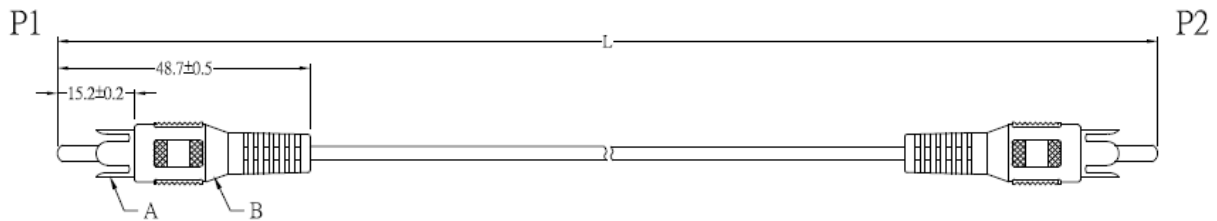

Datasheet

RS RCA Phono Cable Assembly 2m Male RCA to Male RCA

RS Stock number [742-4292](#)

L=1M/2M/3M/5M/10M
CABLE NO. CK06B (10*0.12*1C+28*0.12*1C OD:3mm)

TITLE: RCA PLUG TO RCA PLUG

WIRING:

Specifications

Connector A: Male RCA

Connector B: Male RCA

Length: 2m