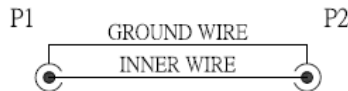

Datasheet

RS RCA Phono Cable Assembly 2m Male RCA to Male RCA

RS Stock number [742-4292](#)

L=1M/2M/3M/5M/10M
CABLE NO. CK06B (10*0.12*1C+28*0.12*1C OD:3mm)

TITLE: RCA PLUG TO RCA PLUG

WIRING:

Specifications

Connector A: Male RCA

Connector B: Male RCA

Length: 2m