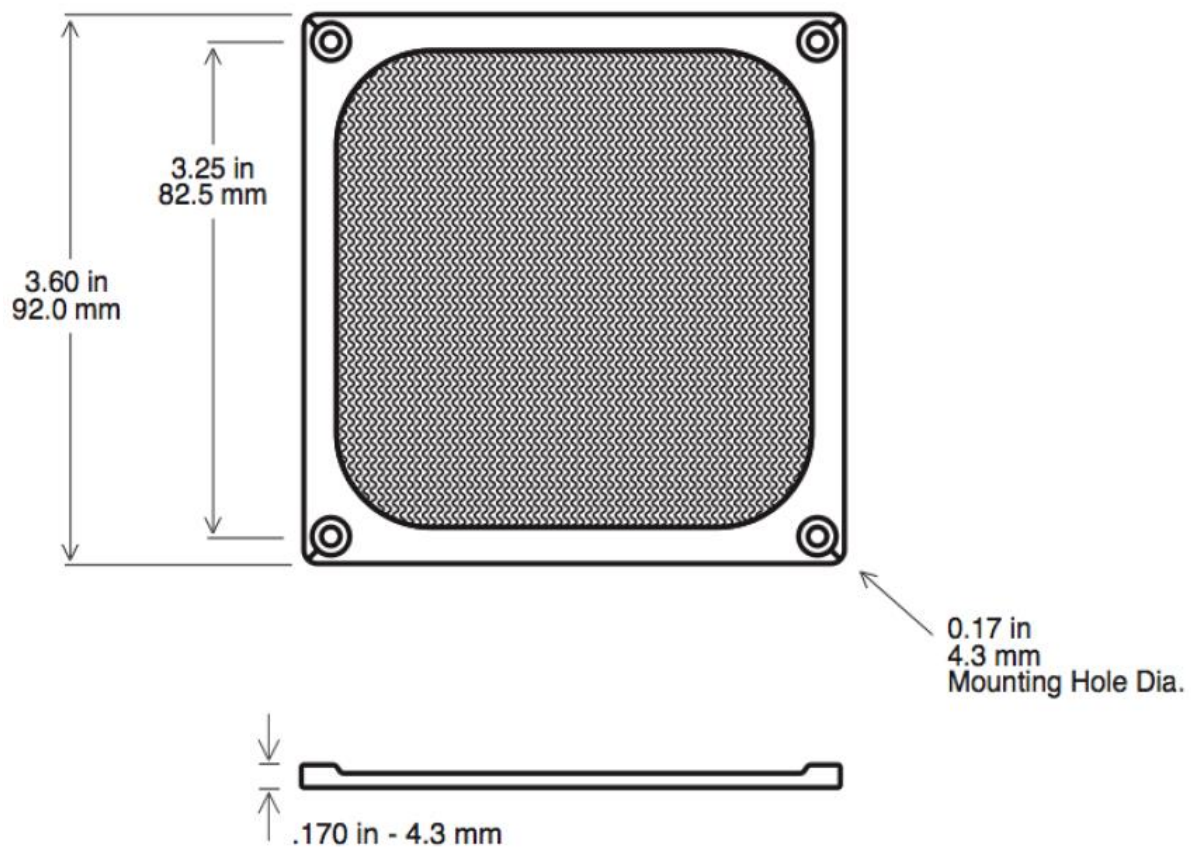

Datasheet

Fan Mounted Fan Filter for 92mm Fan, Aluminium, Stainless Steel, 92 x 92mm

RS Stock number [737-4109](#)

Aluminium/stainless filters offer high levels of air passage while efficiently filtering contaminants and shielding EMI/RFI.

Tightly woven stainless corrugated mesh screen (30x30, 3/16* pitch, 1/8* deep)

Filters may be mounted directly onto the fan or to any other housing.