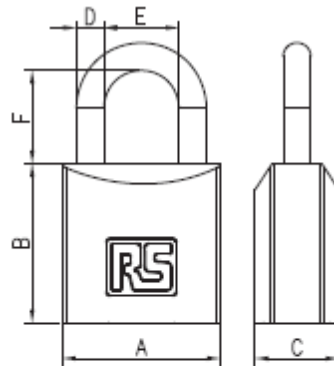

# Brass Key Padlock, 4mm Shackle

RS Stock number [7815994](#)

Item	Lock Body Dimension(mm)		
	A	B	C
7815994	20	20	11

Shackle Dimension(mm)		
D	E	F
4	10	12

### Specification

- Body Width 20mm
- Lock Type Key
- Material Brass
- Quantity Per Package 1Each
- Shackle Diameter 4mm
- Shackle Length 12mm
- Shackle Type Open
- Weather Proof Yes