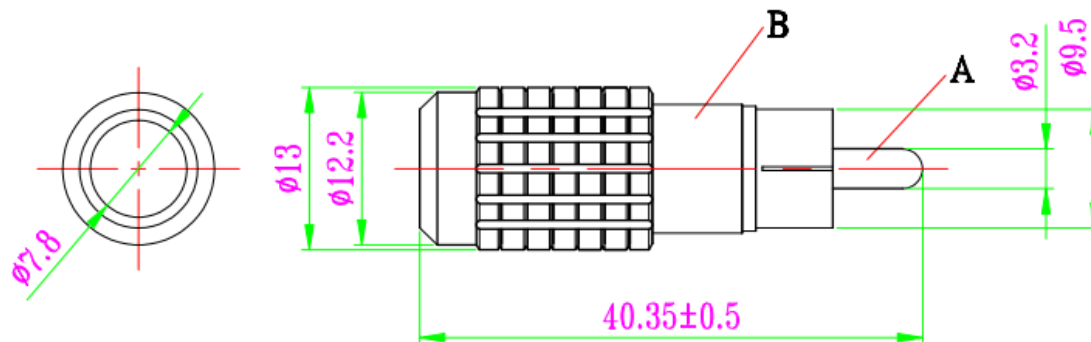

Datasheet

Black Straight Male Cable Mount RCA Plug, Gold Plate

RS Stock number [410-993](#)

Dimensions: (mm)

Material

- Body: Brass / Finished in Gold
- Shell: Aluminium / Finished in Gold