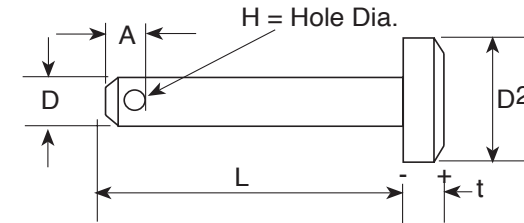

Imperial Clevis Pin Kit

Stock No. 279-492

D	D2	A	M	t
3/16	5/16	0.145	0.07	1/6
1/4	3/8	0.176	0.07	3/32
5/16	7/16	0.224	0.104	3/32
3/8	1/2	0.250	0.104	1/8

<table border="1"> <thead> <tr> <th colspan="3">Clevis Pins</th> </tr> <tr> <th>Dia.</th> <th>Length</th> <th>Qty.</th> </tr> </thead> <tbody> <tr> <td>3/16 x 1/2in</td> <td></td> <td>20</td> </tr> </tbody> </table>	<table border="1"> <thead> <tr> <th colspan="3">Clevis Pins</th> </tr> <tr> <th>Dia.</th> <th>Length</th> <th>Qty.</th> </tr> </thead> <tbody> <tr> <td>3/16 x 5/8in</td> <td></td> <td>20</td> </tr> </tbody> </table>	<table border="1"> <thead> <tr> <th colspan="3">Clevis Pins</th> </tr> <tr> <th>Dia.</th> <th>Length</th> <th>Qty.</th> </tr> </thead> <tbody> <tr> <td>3/16 x 3/4in</td> <td></td> <td>15</td> </tr> </tbody> </table>	<table border="1"> <thead> <tr> <th colspan="3">Clevis Pins</th> </tr> <tr> <th>Dia.</th> <th>Length</th> <th>Qty.</th> </tr> </thead> <tbody> <tr> <td>3/16 x 1in</td> <td></td> <td>15</td> </tr> </tbody> </table>	<table border="1"> <thead> <tr> <th colspan="3">Clevis Pins</th> </tr> <tr> <th>Dia.</th> <th>Length</th> <th>Qty.</th> </tr> </thead> <tbody> <tr> <td>1/4 x 3/4in</td> <td></td> <td>15</td> </tr> </tbody> </table>	<table border="1"> <thead> <tr> <th colspan="3">Clevis Pins</th> </tr> <tr> <th>Dia.</th> <th>Length</th> <th>Qty.</th> </tr> </thead> <tbody> <tr> <td>1/4 x 1in</td> <td></td> <td>15</td> </tr> </tbody> </table>
<table border="1"> <thead> <tr> <th colspan="3">Clevis Pins</th> </tr> <tr> <th>Dia.</th> <th>Length</th> <th>Qty.</th> </tr> </thead> <tbody> <tr> <td>1/4 x 1 1/4in</td> <td></td> <td>10</td> </tr> </tbody> </table>	<table border="1"> <thead> <tr> <th colspan="3">Clevis Pins</th> </tr> <tr> <th>Dia.</th> <th>Length</th> <th>Qty.</th> </tr> </thead> <tbody> <tr> <td>1/4 x 1 1/2in</td> <td></td> <td>10</td> </tr> </tbody> </table>	<table border="1"> <thead> <tr> <th colspan="3">Clevis Pins</th> </tr> <tr> <th>Dia.</th> <th>Length</th> <th>Qty.</th> </tr> </thead> <tbody> <tr> <td>5/16 x 1in</td> <td></td> <td>10</td> </tr> </tbody> </table>	<table border="1"> <thead> <tr> <th colspan="3">Clevis Pins</th> </tr> <tr> <th>Dia.</th> <th>Length</th> <th>Qty.</th> </tr> </thead> <tbody> <tr> <td>5/16 x 1 1/4in</td> <td></td> <td>10</td> </tr> </tbody> </table>	<table border="1"> <thead> <tr> <th colspan="3">Clevis Pins</th> </tr> <tr> <th>Dia.</th> <th>Length</th> <th>Qty.</th> </tr> </thead> <tbody> <tr> <td>5/16 x 1 1/2in</td> <td></td> <td>8</td> </tr> </tbody> </table>	<table border="1"> <thead> <tr> <th colspan="3">Clevis Pins</th> </tr> <tr> <th>Dia.</th> <th>Length</th> <th>Qty.</th> </tr> </thead> <tbody> <tr> <td>3/8 x 1in</td> <td></td> <td>10</td> </tr> </tbody> </table>
<table border="1"> <thead> <tr> <th colspan="3">Clevis Pins</th> </tr> <tr> <th>Dia.</th> <th>Length</th> <th>Qty.</th> </tr> </thead> <tbody> <tr> <td>3/8 x 1 1/4in</td> <td></td> <td>10</td> </tr> </tbody> </table>	<table border="1"> <thead> <tr> <th colspan="3">Clevis Pins</th> </tr> <tr> <th>Dia.</th> <th>Length</th> <th>Qty.</th> </tr> </thead> <tbody> <tr> <td>3/8 x 1 1/2in</td> <td></td> <td>8</td> </tr> </tbody> </table>	<table border="1"> <thead> <tr> <th colspan="2">Retaining Clip</th> </tr> <tr> <th>Size</th> <th>Qty.</th> </tr> </thead> <tbody> <tr> <td>3/16in</td> <td>70</td> </tr> </tbody> </table>	<table border="1"> <thead> <tr> <th colspan="2">Retaining Clip</th> </tr> <tr> <th>Size</th> <th>Qty.</th> </tr> </thead> <tbody> <tr> <td>1/4in</td> <td>50</td> </tr> </tbody> </table>	<table border="1"> <thead> <tr> <th colspan="2">Retaining Clip</th> </tr> <tr> <th>Size</th> <th>Qty.</th> </tr> </thead> <tbody> <tr> <td>5/16in</td> <td>50</td> </tr> </tbody> </table>	<table border="1"> <thead> <tr> <th colspan="2">Retaining Clip</th> </tr> <tr> <th>Size</th> <th>Qty.</th> </tr> </thead> <tbody> <tr> <td>3/8in</td> <td>28</td> </tr> </tbody> </table>