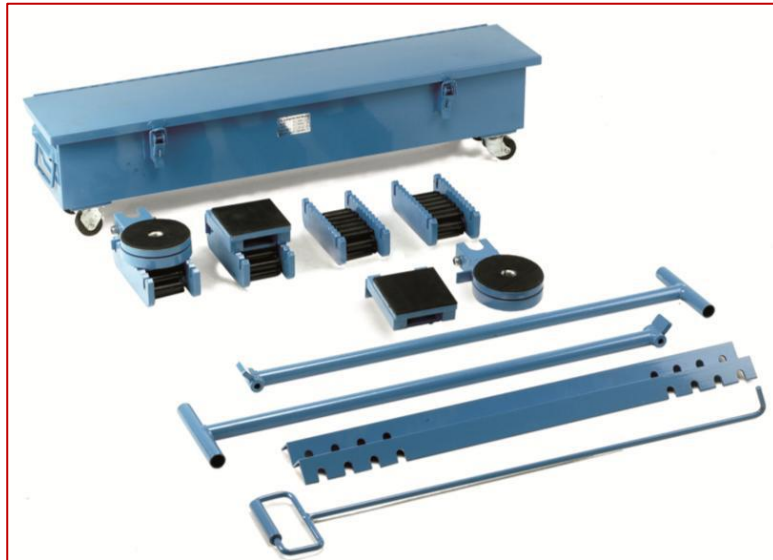

# RS Dolly, 5T Load

RS Stock number [218-226](#)

### Description

- A complete kit for the safe and easy movement of heavy and bulky loads up to 20 tons in any direction
- Can be used as single or multiple units
- Kit is supplied in a robust carrying case

### Specifications

Load Capacity	5t
Roller Dimensions	W51 x 17 mm
Minimum Turning Circle	3m
Skate Height	94mm
Supplied with	4 Roller Skates, 2 Link Up Bars, 2 Turntables, 2 Stabilizers, 2 Steering Handles, 1 Handle for Steel Case, 1 Steel Case