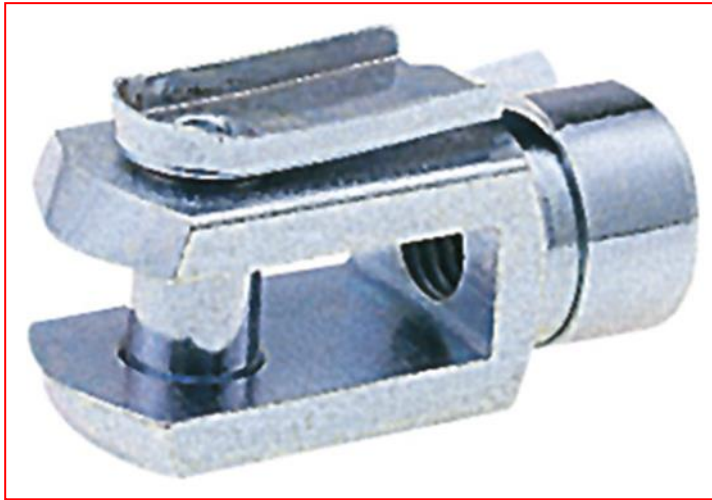

## Steel Short Clevis

RS Stock number [312-0214](#)

### Features

Material: Steel

Finish: Zinc Plated

Rod Connection Thread: M10 x 1.5mm

Dimensions (mm)											
Thread A	B	C	D	E	Ø F	G	H	J	K	L	Ø M
M10x1.5	52	20	20	10.15/10.30	10	15.0	18	40	39	23	10

Clevis

Clevis pin  
-spring clip