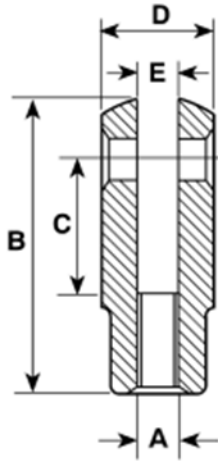

### Features

Material: Steel

Finish: Zinc Plated

Rod Connection Thread: M10 x 1.5mm

Dimensions (mm)											
Thread A	B	C	D	E	Ø F	G	H	J	K	L	Ø M
M10x1.5	52	20	20	10.15/10.30	10	15.0	18	40	39	23	10

Clevis

Clevis pin  
-spring clip