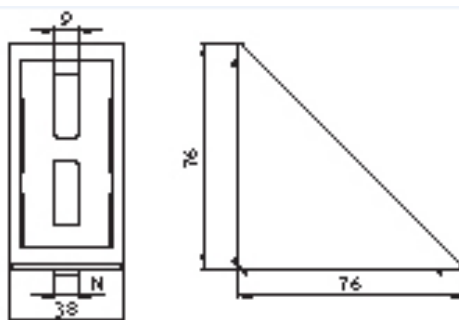

Bracket with Cap 80

ENGLISH

Set contains: Angle bracket with cap, two roll-in T slots and screws.

For Profile 40, groove size 8 system ONLY

RS Article no.	Product Description	Compatible with groove size	Product system	Structural element type
7675698	Set Connection Angle, 76x76x38mm, slot 8	8	40	Connector Bracket & Joint