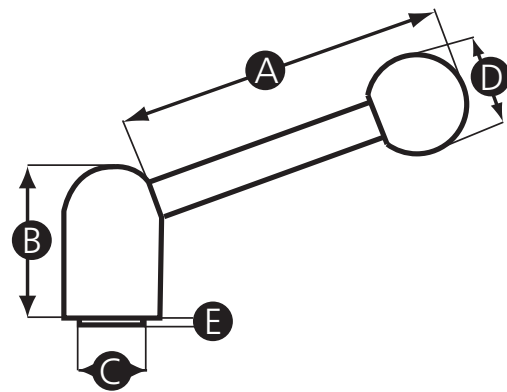

**DataSheet**

**Female Adjustable Tension Lever**

**Material**

Blackened steel handles with plastic knob

**Standard Colour**

Black

**Insert Material**

Zinc plated steel

Part No.	A	B	C	D	E	Thread size
237514	96	42	16	25	4	M8
237659	110	48.5	19	32	6	M10