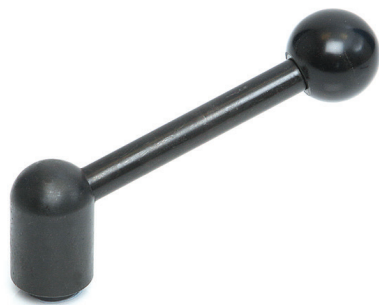

**DataSheet**

**Female Adjustable Tension Lever**

**Material**

Blackened steel handles with plastic knob

**Standard Colour**

Black

**Insert Material**

Zinc plated steel

Part No.	A	B	C	D	E	Thread size
237514	96	42	16	25	4	M8
237659	110	48.5	19	32	6	M10