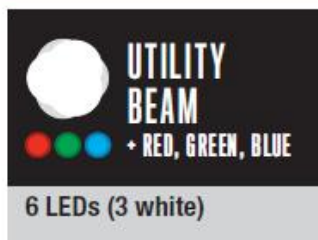

PX10 White / UV
TX10 White / Red / Blue /
Green

TX10 80 Lumens | 33 m Beam | IPX4 | 3 x AAA

Length: 4.0" | 10.1 cm

Weight: 3.0 oz. | 85 g

3 x AAA batteries included

Clam: 19627

Box: -

ANSI FL1	
Lumens	80
Beam Distance	33m
Runtime	9h 45min

When having white light is just not enough for you, look no further than our Quad Color TX10. It has our Utility Beam diffused flood in white, red, green, and blue.

- Red - Night Vision / Anti Glare Fish / Animals can not see red (fishing & shooting) Marine differentiates from white at night
- Green - Night Vision / Anti Glare Used by Military for night vision and map reading (much clearer under green light)
- Blue – Hunting / Tracking / Medical / Forensics Blood shows up better under blue light / Veins / Blood residue / Vision in Fog
- UV (on PX10 only) Extracting hidden info (holograms, invisible markings) DNA, Brake fluid, fuel, refrigeration fluids (leaks)