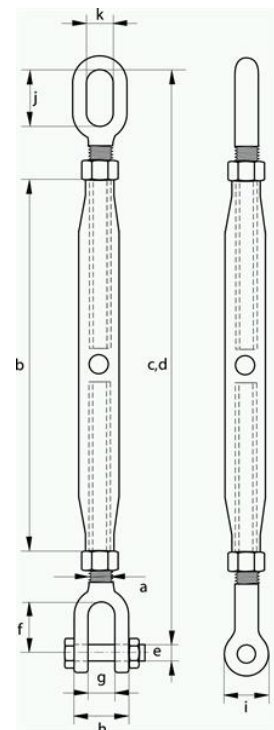

Datasheet

16mm GAL RIGGING SCREW EYE/JAW

SWL:750kg

RS Stock No: 1244847

Product details

Rigging Screw:

Eye to Jaw rigging screws tested and certified, fully galvanised.

RS Article No	W.L.L	a	b	c	d	e	f	g	h	i			
	tons	(mm)	(mm)	(mm)	(mm)	(mm)	(mm)	(mm)	(mm)	(mm)	j	k	Weight
1244847	1.2	16	230	384	569	M12	39	18	42	28	30	15	0.83