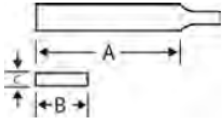

1-110...-2

FLAT FILE SINGLE PACK CARDED

ergo®

- File handle developed according to the scientific ERGO™ process
- Pointed shape enables the user to reach more easily into angles and corners
- Shape: Edges tapered towards the tip, surfaces parallel
- Surfaces double cut, edges single cut
- Type of cut: 1 = Bastard, 2 = Second, 3=Smooth

	 731151		A mm	B mm	C mm	 T/cm		 g
1-110-06-1-2	8295622	5	150	16	4.0	13	1	110
1-110-06-2-2	8003623	5	150	16	4.0	18	2	110
1-110-06-3-2	8295639	5	150	16	4.0	22	3	110
1-110-08-1-2	8000332	5	200	20	5.0	10	1	180
1-110-08-2-2	8003630	5	200	20	5.0	14	2	180
1-110-08-3-2	8295646	5	200	20	5.0	18	3	180
1-110-10-1-2	8000349	5	250	25	5.5	9	1	270
1-110-10-2-2	8003647	5	250	25	5.5	12	2	270
1-110-10-3-2	8295653	5	250	25	5.5	16	3	270
1-110-12-1-2	8295660	5	300	30	6.0	8	1	431
1-110-12-2-2	8295677	5	300	30	6.0	11	2	431
1-110-12-3-2	8295684	5	300	30	6.0	14	3	431