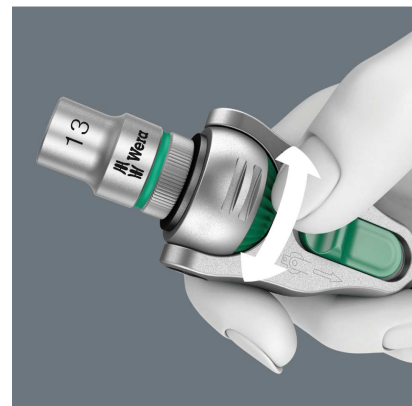

4013288178633

Kraftform Kompakt Zyklop MS1 Metal/Speed 1/4", 8 pieces

EAN: 4013288178633 Code: 05135949001
 Type: Kraftform Kompakt Zyklop MS1 Metal/Speed 1/4
 Size: 8000 A 1 x 1/4"x152.0;8004 A 1 x 1/4"x141.0;8796 LA 1 x 1/4"x150.0;8794 LA 1 x 1/4"x150.0;8794 SA 1 x 1/4"x75.0;8784 A1 1 x 1/4"x1/4"x37.0;8794 A 1 x 1/4"x56.0;8795 A 1 x 1/4"x35.5;

Compact ratchet set with 2 1/4" ratchets, Zyklop Speed and Zyklop Metal, with switch lever as well as 6 accessories. Zyklop Speed ratchet with rotating mass design and easy-to-grip, rapid spin sleeve for high working speeds; freely pivoted ratchet head; defined positions at 0°, 90° to the left and right as well as 15° from 90° inwardly; can be used as a conventional screwdriver in the 0° position; secure locking of the sockets even in the screwdriver position; clockwise/anticlockwise switch-over; fine tothing; small return angle of 5°; multi-component Kraftform handle for low-fatigue working; Zyklop Metal ratchet with switch lever; slim design for jobs even in very confined installation spaces; a small return angle of 5° is possible thanks to the 72 fine-pitched teeth; switch-over lever for convenient directional change; secure socket lock function; forged, full-metal ratchet (chrome-molybdenum) for especially high robustness and long service life; incredibly compact set arrangement for many tools in a minimum of space; extremely compact textile box that is very robust and durable; can be positioned upright in the workshop shelf for tidy storage; can also be set down on sensitive surfaces thanks to the textile outer material; low weight and volume for simplified mobility.