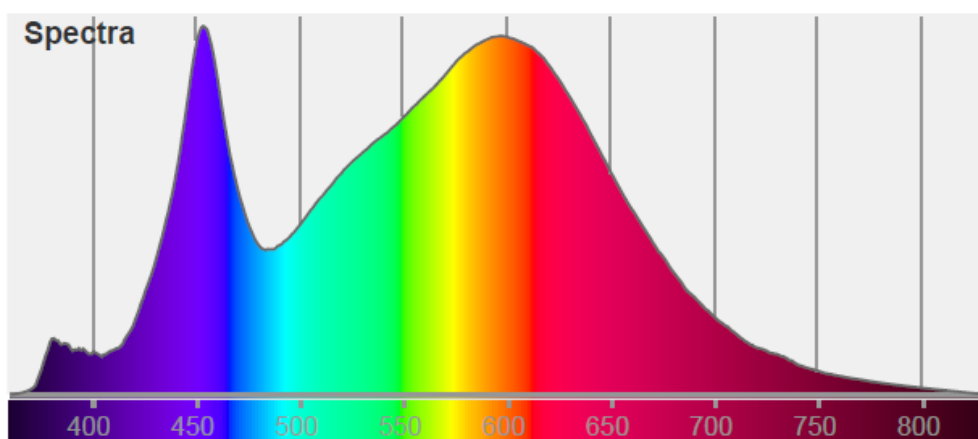

ENGLISH

Datasheet

Stock No: 123-7962

RS Pro MR16 Glass GU5.3 5W (37W) 4000K 450lm Non-Dimmable Lamp - 3 PACK

Specifications:

Lamp Base: MR16 GU5.3

Lamp Shape: Round

Wattage: 5W

Voltage Rating: 12V

Length: 44mm

Diameter: 50mm

Current Rating: 580mA

Frequency Range: 50Hz

Electric Current: AC

Features:

The Base Colour is transparent Glass. Made with aluminium and glass.

ENGLISH

Heat Graph: Cool

4000 K

Beam Angle: 36 Degrees

Beam angle

36°