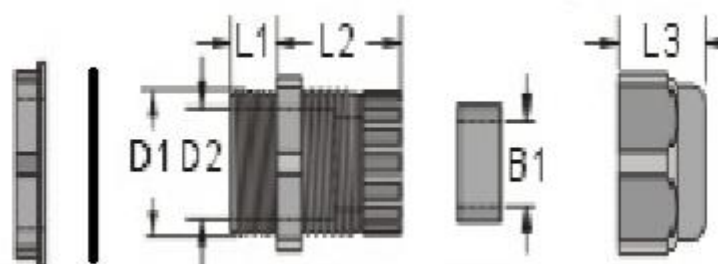

ENGLISH

Datasheet

Stock No: 822-9748

RS Pro Round Top Cable Gland

Features:

- Material: UL approved Nylon 66, 94V-2
- Colour: Grey, available in other colours.
- Application: Suit a variety of applications, and diverse industries
- Function: Mount gland to pre-drilled panel hole, use locknut to fix gland on board, insert the cables in the seal, and then tighten up the nut to hold cables in position
- Simply and quickly fixed, high degree of the protection IP68 preventing dust and water
- PG THREAD (DIN STANDARD) WITH WASHER
- Protection: IP68 (only if the washer is assembled)