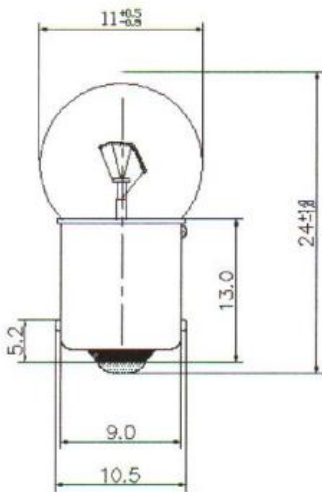

**Professionally approved products.**  
**Datasheet**  
**Clear Filament Indicator Lamp**

RS Stock number 104-907

**Dimensions: (mm)**

**Structure**

Bulb Type	G3 ½ Clear
Bulb Diameter	Ø11.5max
Length	25.0Max
Base Type	Ba9s

**Design Characteristics**

Voltage	24V
Amperage	116mA±10%
Filament Type	Vacuum Type
Luminous Flux	12Lm±20%
Life Hours	4,000 Hours