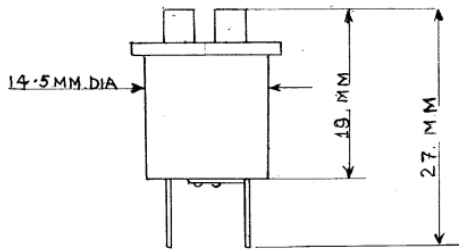

Professionally approved products.

Datasheet

MBC panel lampholder

RS Stock number [589-783](#)

Dimensions: (mm)

SCALE: 2-1

Specification

- Body: Black Polycarbonate
- Shell: Nickel Plated Brass
- Tags: Brass, Hot Tin Dipped
- Rivets: Brass or Copper, Electro-Tinned
- Eyelet: Nickel Plated Brass
- Internal Washer: SRBP
- Contact: Nickel Plated Brass