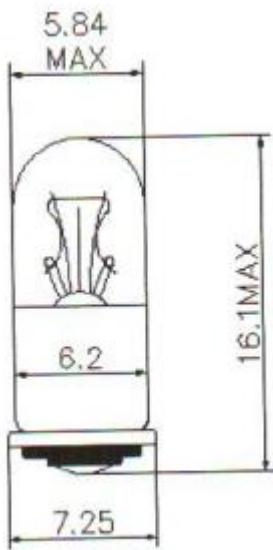

Professionally approved products.

Datasheet

Clear Midget Flange Filament Indicator Lamp

RS Stock number [104-682](#)

Dimensions: (mm)

Specifications

Structure		Design Characteristics	
Bulb Type	T1 ¾ Clear	Voltage	28V
Bulb Diameter	Ø5.84Max	Amperage	40mA±10%
Length	16.1Max	Filament Type	Vacuum Type
Base Type	M.F	Life Hours	4000Hrs
		Luminous Flux	4.5Lm±20%