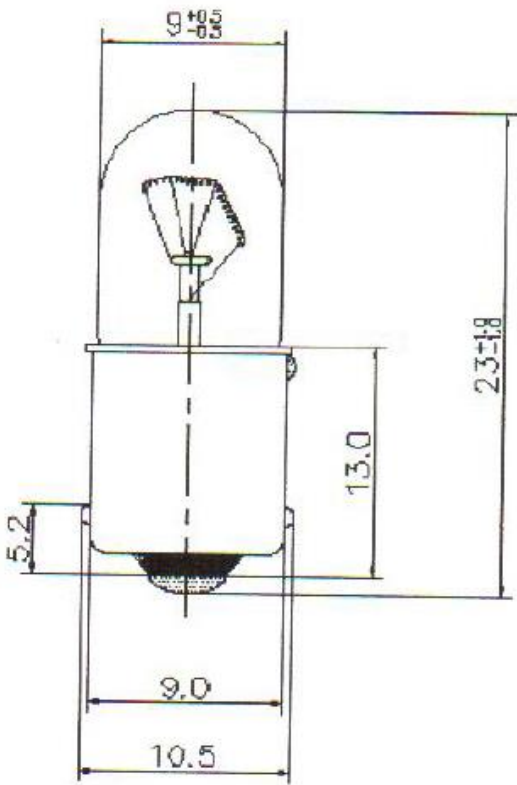

Professionally approved products. Datasheet

Clear Filament Indicator Lamp

RS Stock number [105-067](#)

Dimensions: (mm)

Structure		Design Characteristics	
Bulb Type	T9x24 clear	Voltage	24V
Bulb Diameter	Ø9.5max	Amperage	1.2mA±10%
Length	24.0Max	Filament Type	Vacuum Type
Base Type	Ba9s	Life Hours	10000hrs
		Luminous Flux	3.0Lm±20%