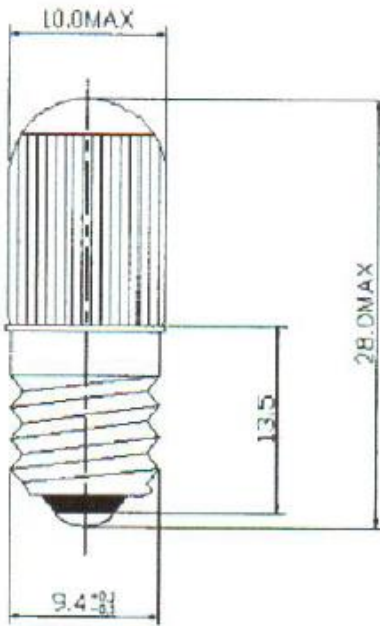

### Red Filament Indicator Lamp

RS Stock number [105-023](#)

Dimensions: (mm)

Structure		Design Characteristics	
Bulb Type	T10X30	Voltage	100/200/250V
Bulb Diameter	Ø10.0max	Amperage	0.6mA±10%
Length	28.0Max	Gas Type	Neon gas-filled
Base Type	E10	Life Hours	50,000hrs