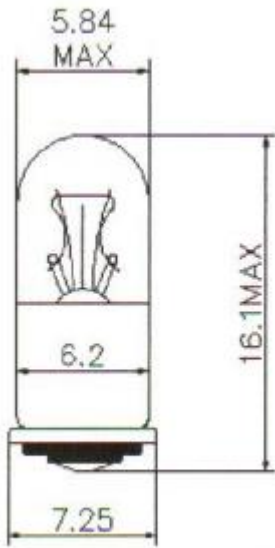

# Midget Groove Filament Indicator Lamp

RS Stock number [104-676](#)

Dimensions: (mm)

## Specifications

Structure		Design Characteristics	
Bulb Type	T1 ¼ Clear	Voltage	28V
Bulb Diameter	Ø5.84max	Amperage	40mA±10%
Length	16.1Max	Filament Type	Vacuum Type
Base Type	M.F	Luminous Flux	2.5Lm±20%
		Life Hours	20000hrs