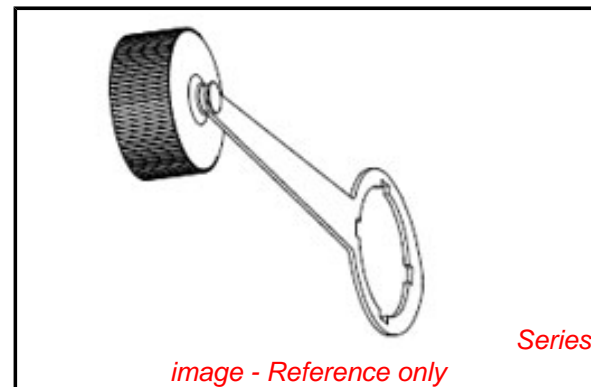

Physical

Coupling Type	Internal Thread
Gender	Female
Keyway	None
Length	N/A
Material - Component	Nylon
Mounting Thread Size	1" - 14 UNC
Net Weight	6.500/g
Orientation	Straight
Panel Mount	N/A
Poles	N/A
Temperature Range - Operating	N/A
Wire Size AWG	N/A
Wire/Cable Type	N/A

Electrical

Current - Maximum per Contact	N/A
Voltage - Maximum	N/A

Material Info

Old Part Number	67-0300
-----------------	---------

Reference - Drawing Numbers

Sales Drawing	SD-130058-003
---------------	---------------