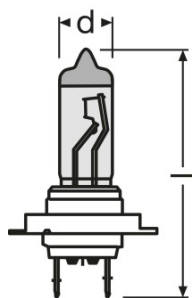

Power input	58 W ¹⁾
Nominal wattage	55.00 W
Nominal voltage	12 V
Test voltage	13.2 V

¹⁾ Maximum

Photometrical data

Color temperature	4100 K
Luminous flux	1500 lm
Luminous flux tolerance	±10 %

Dimensions & weight

Product line drawing

Length	59.0 mm
Diameter	12.0 mm
Product weight	12.50 g

Lifespan

Lifespan B3	100 h
Lifespan Tc	200 h

Additional product data

Base (standard designation)	PX26d
-----------------------------	-------