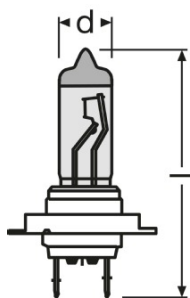

Product features

- Color temperature: up to 4,200 K
- High luminous flux
- Headlight lamp for bluest legally approved halogen light
- Modern design with a silver cap (H4/H7)

Technical data

Electrical data

Power input	58 W ¹⁾
Nominal wattage	55 W
Nominal voltage	12 V
Test voltage	13.2 V

¹⁾ Maximum

Light technical data

Color temperature	4100 K
Luminous flux tolerance	±10 %

Dimensions & weight

Product line drawing

Length	59.0 mm
Diameter	12.0 mm
Product weight	12.50 g

Lifespan

Lifespan B3	100 h
Lifespan Tc	200 h

Additional product data

Base (standard designation)	PX26d
-----------------------------	-------

Certificates & standards