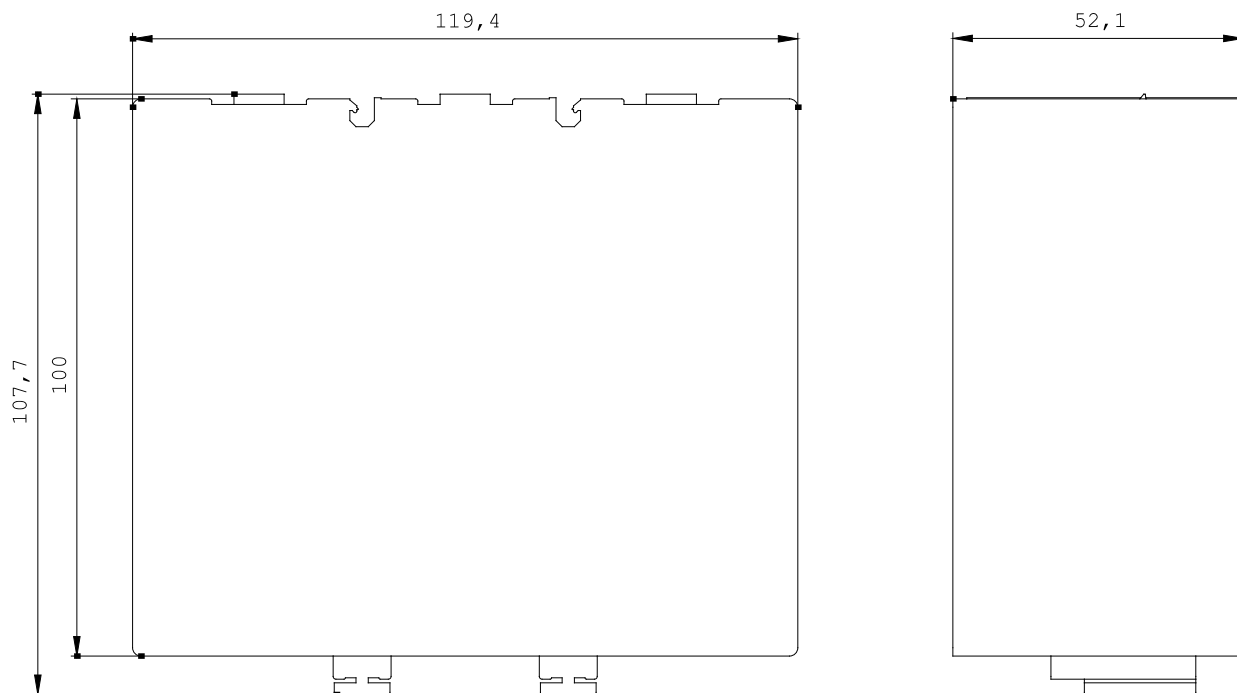

last change: