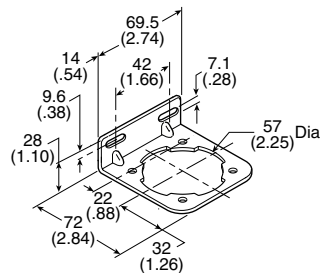

Accessories - P32 Series

T-Bracket w/ Body Connector
P32KA00MT

Body Connector
P32KA00CB

Body Connector 'O' ring Kit
 Pack of 5 **P32KA00CY**

Port Block Kit
 1/4 NPT..... **P32KA92CP**
 3/8 NPT..... **P32KA93CP**
 1/2 NPT..... **P32KA94CP**
 3/4 NPT..... **P32KA96CP**
 G 1/4 **P32KA12CP**
 G 3/8 **P32KA13CP**
 G 1/2 **P32KA14CP**
 G 3/4 **P32KA16CP**

Angle Bracket
P32KA00MR

L-Bracket
 (Fits to filter and lubricator body)
P32KA00ML

T-Bracket
 (fits to body connector or port block)
P32KA00MB