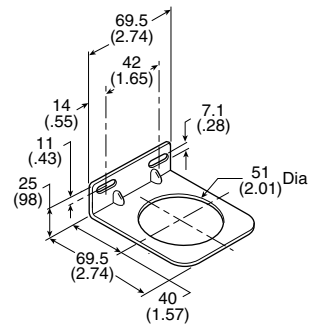

Accessories - P32 Series

T-Bracket w/ Body Connector
P32KA00MT

Body Connector
P32KA00CB

Body Connector 'O' ring Kit
 Pack of 5 **P32KA00CY**

Port Block Kit
 1/4 NPT..... **P32KA92CP**
 3/8 NPT..... **P32KA93CP**
 1/2 NPT..... **P32KA94CP**
 3/4 NPT..... **P32KA96CP**
 G 1/4 **P32KA12CP**
 G 3/8 **P32KA13CP**
 G 1/2 **P32KA14CP**
 G 3/4 **P32KA16CP**

Angle Bracket
P32KA00MR

L-Bracket
 (Fits to filter and lubricator body)
P32KA00ML

T-Bracket
 (fits to body connector or port block)
P32KA00MB