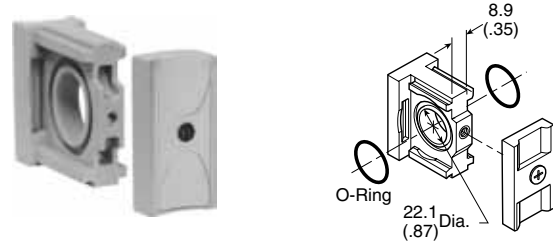

Accessories - P32 Series

T-Bracket w/ Body Connector
P32KA00MT

Body Connector
P32KA00CB

Body Connector 'O' ring Kit
 Pack of 5 **P32KA00CY**

Port Block Kit
 1/4 NPT..... **P32KA92CP**
 3/8 NPT..... **P32KA93CP**
 1/2 NPT..... **P32KA94CP**
 3/4 NPT..... **P32KA96CP**
 G 1/4 **P32KA12CP**
 G 3/8 **P32KA13CP**
 G 1/2 **P32KA14CP**
 G 3/4 **P32KA16CP**

Angle Bracket
P32KA00MR

L-Bracket
 (Fits to filter and lubricator body)
P32KA00ML

T-Bracket
 (fits to body connector or port block)
P32KA00MB