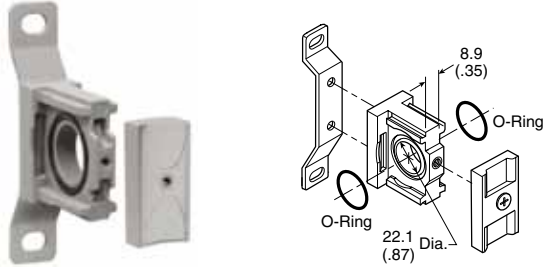

Accessories - P32 Series

T-Bracket w/ Body Connector
P32KA00MT

Body Connector
P32KA00CB

Body Connector 'O' ring Kit
 Pack of 5 **P32KA00CY**

Port Block Kit
 1/4 NPT..... **P32KA92CP**
 3/8 NPT..... **P32KA93CP**
 1/2 NPT..... **P32KA94CP**
 3/4 NPT..... **P32KA96CP**
 G 1/4 **P32KA12CP**
 G 3/8 **P32KA13CP**
 G 1/2 **P32KA14CP**
 G 3/4 **P32KA16CP**

Angle Bracket
P32KA00MR

L-Bracket
 (Fits to filter and lubricator body)
P32KA00ML

T-Bracket
 (fits to body connector or port block)
P32KA00MB