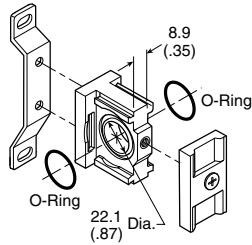

Accessories - P33 Series

**T-Bracket w/ Body Connector**

P32KA00MT

**Body Connector**

P32KA00CB

**Body Connector 'O' ring Kit**

Pack of 5 ..... P32KA00CY

**Port Block Kit**

- 1/4 NPT..... P32KA92CP
- 3/8 NPT..... P32KA93CP
- 1/2 NPT..... P32KA94CP
- 3/4 NPT..... P32KA96CP
- G 1/4 ..... P32KA12CP
- G 3/8..... P32KA13CP
- G 1/2..... P32KA14CP
- G 3/4..... P32KA16CP

**Angle Bracket**

(Fits to regulator and filter/regulator bonnet)

P33KA00MR

**L-Bracket**

(Fits to filter and lubricator body)

P33KA00ML

**T-Bracket**

(fits to body connector or port block)

P32KA00MB