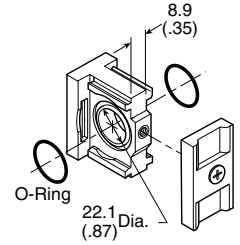

Accessories - P33 Series

**T-Bracket w/ Body Connector**

P32KA00MT

**Body Connector**

P32KA00CB

**Body Connector 'O' ring Kit**

Pack of 5 ..... P32KA00CY

**Port Block Kit**

- 1/4 NPT..... P32KA92CP
- 3/8 NPT..... P32KA93CP
- 1/2 NPT..... P32KA94CP
- 3/4 NPT..... P32KA96CP
- G 1/4 ..... P32KA12CP
- G 3/8..... P32KA13CP
- G 1/2..... P32KA14CP
- G 3/4..... P32KA16CP

**Angle Bracket**

(Fits to regulator and filter/regulator bonnet)

P33KA00MR

**L-Bracket**

(Fits to filter and lubricator body)

P33KA00ML

**T-Bracket**

(fits to body connector or port block)

P32KA00MB