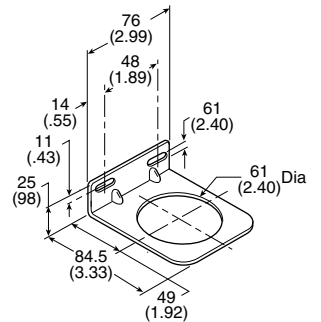

Accessories - P33 Series

**T-Bracket w/ Body Connector**

P32KA00MT

**Body Connector**

P32KA00CB

**Body Connector 'O' ring Kit**

Pack of 5 ..... P32KA00CY

**Port Block Kit**

- 1/4 NPT..... P32KA92CP
- 3/8 NPT..... P32KA93CP
- 1/2 NPT..... P32KA94CP
- 3/4 NPT..... P32KA96CP
- G 1/4 ..... P32KA12CP
- G 3/8..... P32KA13CP
- G 1/2..... P32KA14CP
- G 3/4..... P32KA16CP

**Angle Bracket**

(Fits to regulator and filter/regulator bonnet)

P33KA00MR

**L-Bracket**

(Fits to filter and lubricator body)

P33KA00ML

**T-Bracket**

(fits to body connector or port block)

P32KA00MB