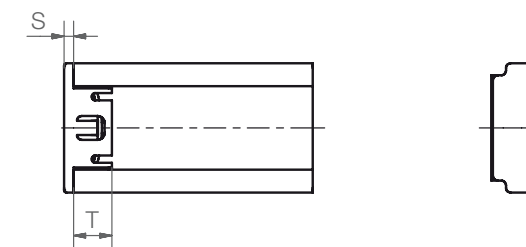

- Einfache Montage
- Kostengünstig
- Demontage möglich
- Hohe Haltekraft

drylin® N end caps:

Easy fit stoppers

The new plastic end caps, suitable for every rail, offer “protection against loss” for the carriages and cover the sharp open edges of the profiles safely and in an aesthetic way.

- Easy assembly
- Cost-effective
- Dismantling possible
- High retention force

Leichte Montage per Hand und Demontage mit Schraubendreher möglich.

Easy assembling by hand and removal with screwdriver

Abmessungen dimensions [mm]