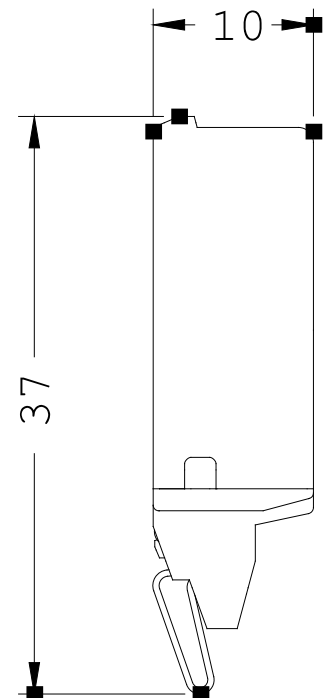

last change: