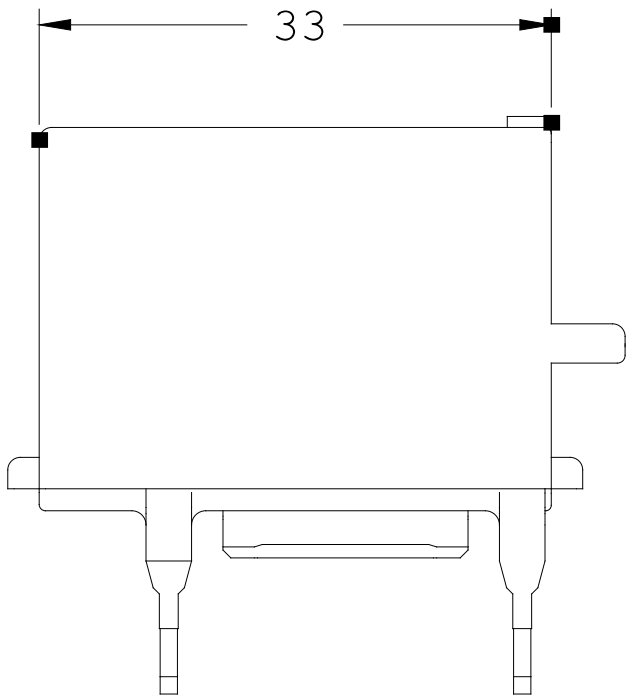

last change: