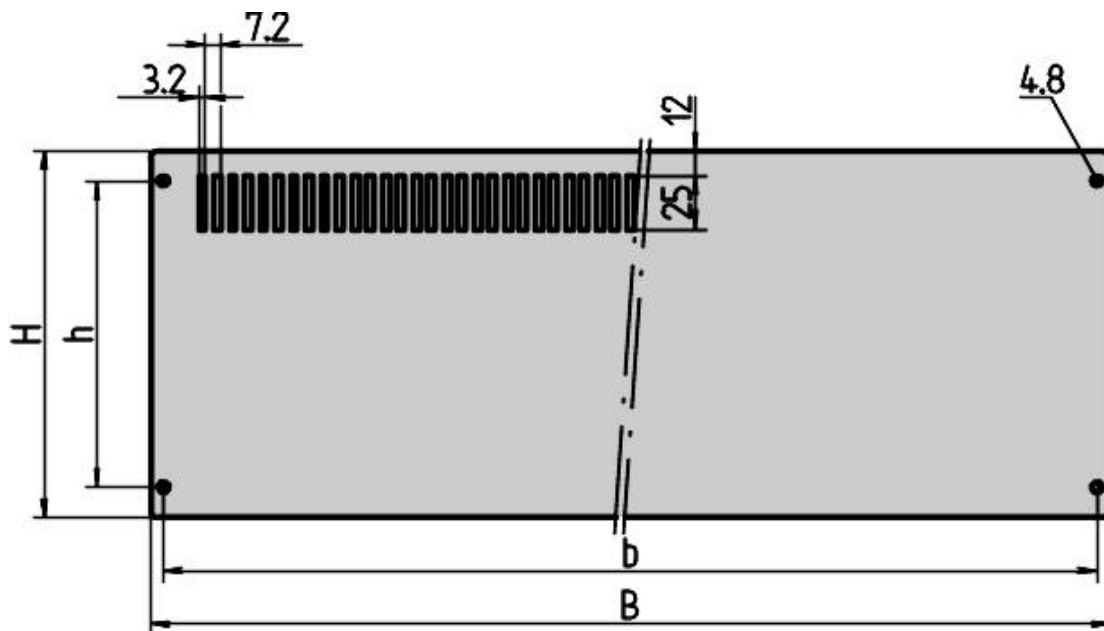

# Rear panel

**Delivery comprises:** kit

Item	Qty	Description
1	1	Rear panel with perforation, Al, anodised, cut edges plain, 2 mm thick

RS stk. no.	Schroff p/n	Height	Width	Height H	Height h	B	b
7213095	30823021	3 U	28 HP	128.4 mm	100 mm	167.5 mm	155.1 mm
7213098	30823024	3 U	42 HP	128.4 mm	100 mm	238.7 mm	226.3 mm
7213092	30823027	3 U	63 HP	128.4 mm	100 mm	345.4 mm	333.1 mm
7213102	30823036	4 U	63 HP	172.9 mm	144.5 mm	345.4 mm	333.1 mm