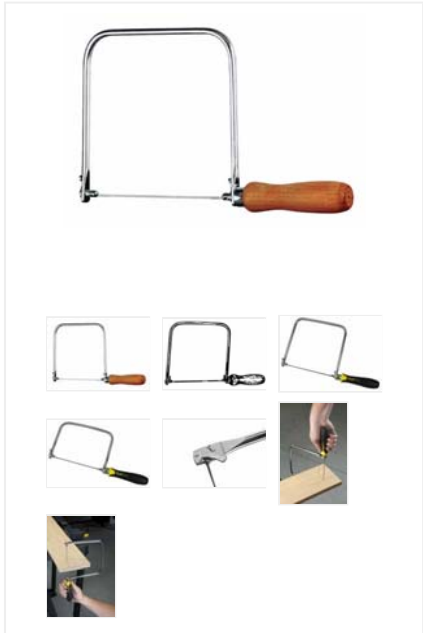

**FatMax®**

FatMax® Coping Saw & Spare Blades

- ➔ Hardwood handle for controlling blade tension
- ➔ Tempered steel blade for long life
- ➔ Supplied with three replacement blades

Length in mm

15-061

15-106

160