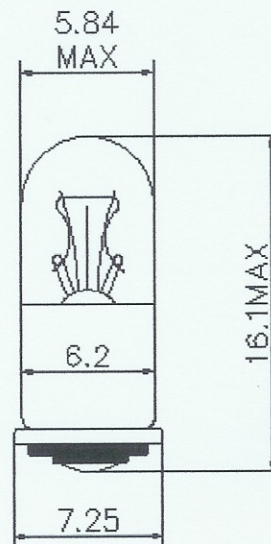

SPECIFICATION SHEET

RS Stock No.

105001

DRAWING - I

Unit : mm

1. Structure	Bulb Type	T1 3/4 Clear
	Bulb Diameter	Ø5.84Max.
	Length	16.1Max
	Base Type	M.F.
2. Design Characteristics	Voltage	6V
	Amperage	100mA±10%
	Filament Type	Vacuum type
	Luminous Flux	2.5Lm±20%
	Life Hours	5,000Hrs