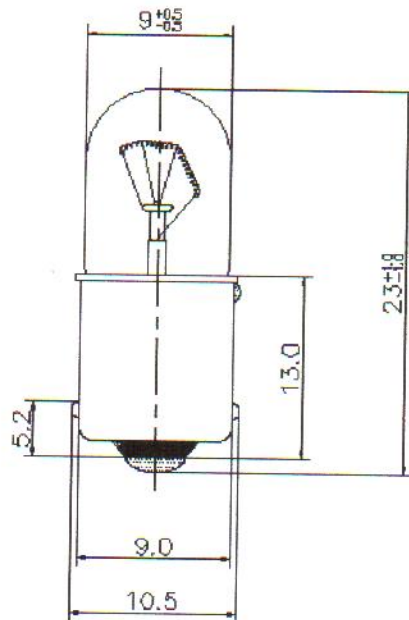

SPECIFICATION SHEET

RS Stock No.

105067

DRAWING - I

Unit : mm

1. Structure	Bulb Type	T9x24 Clear
	Bulb Diameter	Ø9.5Max.
	Length	24.0Max
	Base Type	Ba9s
2. Design Characteristics	Voltage	24V
	Wattage	1.2W±10%
	Filament Type	Vacuum type
	Luminous Flux	3.1Lm±20%
	Life Hours	10,000Hrs