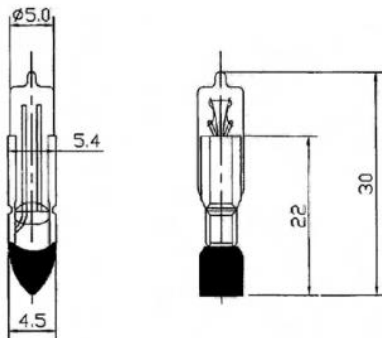

Professionally approved products.

Datasheet

Red Filament Indicator Lamp

RS Stock number 104-705

Dimensions: (mm)

Specification

Structure		Design Characteristics	
Bulb Type	T5.5 Red	Voltage	220/250V
Bulb Diameter	Ø5.0 Max	Amperage	1.5mA \pm 10%
Length	30 Max	Gas Type	Neon Gas-Filled
Base Type	T5.5	Life Hours	25,000 Hours