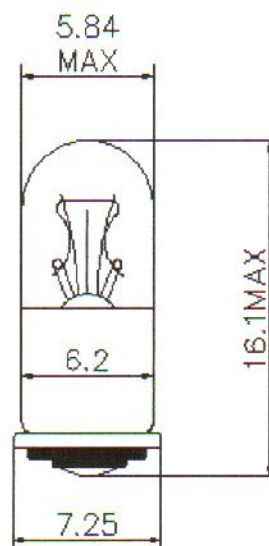

## SPECIFICATION SHEET

RS Stock No.

104676

*DRAWING - I*

Unit : mm

1. Structure	Bulb Type	T1 3/4Clear
	Bulb Diameter	Ø5.84Max.
	Length	16.1Max
	Base Type	M.F.
2. Design Characteristics	Voltage	28V
	Amperage	40mA±10%
	Filament Type	Vacuum type
	Luminous Flux	2.5Lm±20%
	Life Hours	20,000Hrs