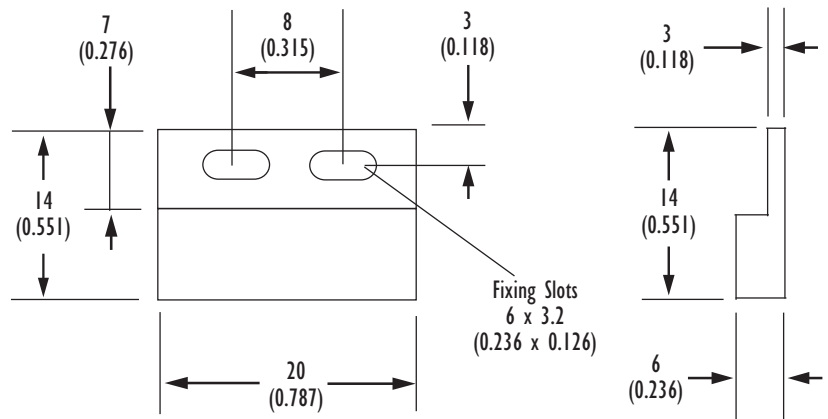

Product Data Sheet

Part Number : MMPSM

Rectangular Cased Magnet

PICTURE	DIMENSIONS
---------	------------

Options:

- Color: Standard = Blue housing. Also available Black housing

Applications include:

- Position and limit sensing
- Security system switch
- Linear actuators
- Door switch

Drawings not to scale
All dimensions in mm(inches) nominal

SPECIFICATIONS	
----------------	--

Style	Rectangular
Length	20 mm (.787 in)
Height	6 mm (.236 in)
Width	14 mm (.551 in)
Case Material	Nylon 66